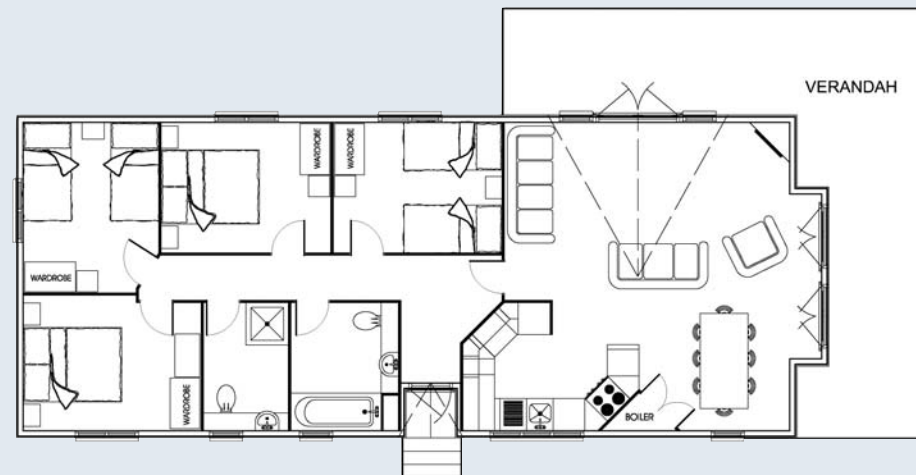

Smokey
Mountain

Opal
White

Gossamer
Blue

The colours shown are printed as accurately as the printing process will allow. Samples will be provided on request.

Vermont
Single Bedroom Lodge
28 x 20ft (8.5 x 6.1m) excluding verandah

Nantucket
Two Bedroom Lodge
39 x 20ft (11.9 x 6.1m) excluding verandah

Rockport
Three Bedroom Lodge
45 x 20ft (13.7 x 6.1m) excluding verandah

Maine
Four Bedroom Lodge
50 x 20ft (15.25 x 6.1m) excluding verandah