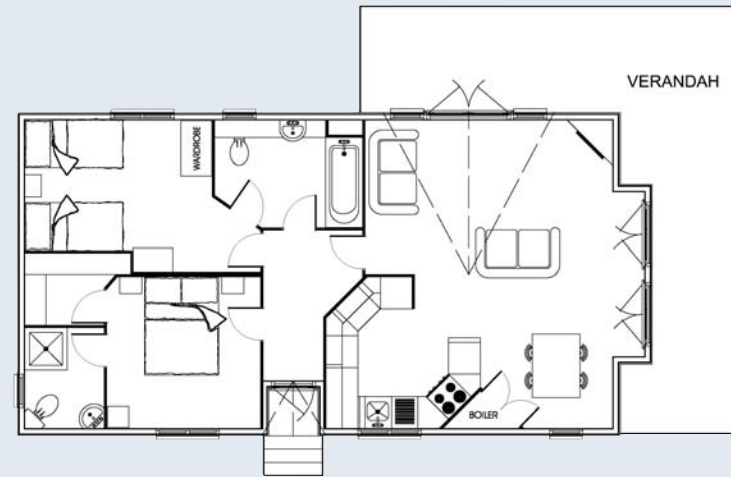

Smokey
Mountain

Opal
White

Gossamer
Blue

The colours shown are printed as accurately as the printing process will allow. Samples will be provided on request.

Vermont
Single Bedroom Lodge
28 x 20ft (8.5 x 6.1m) excluding verandah

Nantucket
Two Bedroom Lodge
39 x 20ft (11.9 x 6.1m) excluding verandah

Rockport
Three Bedroom Lodge
45 x 20ft (13.7 x 6.1m) excluding verandah

Maine
Four Bedroom Lodge
50 x 20ft (15.25 x 6.1m) excluding verandah