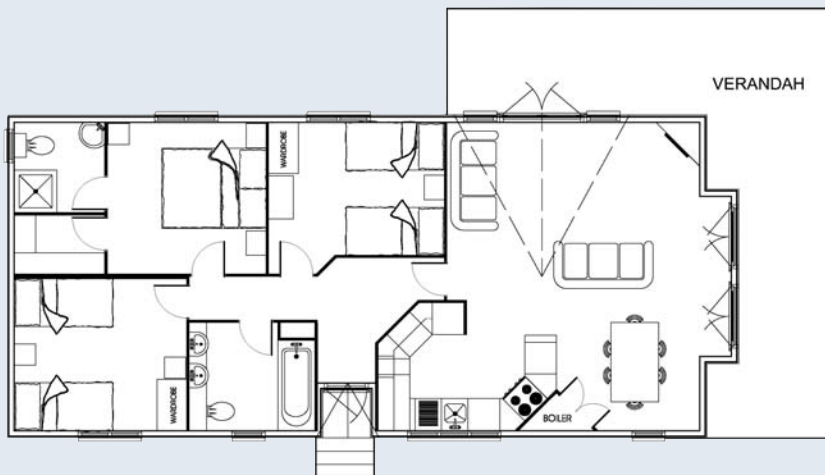

Smokey
Mountain

Opal
White

Gossamer
Blue

The colours shown are printed as accurately as the printing process will allow. Samples will be provided on request.

Vermont
Single Bedroom Lodge
28 x 20ft (8.5 x 6.1m) excluding verandah

Nantucket
Two Bedroom Lodge
39 x 20ft (11.9 x 6.1m) excluding verandah

Rockport
Three Bedroom Lodge
45 x 20ft (13.7 x 6.1m) excluding verandah

Maine
Four Bedroom Lodge
50 x 20ft (15.25 x 6.1m) excluding verandah